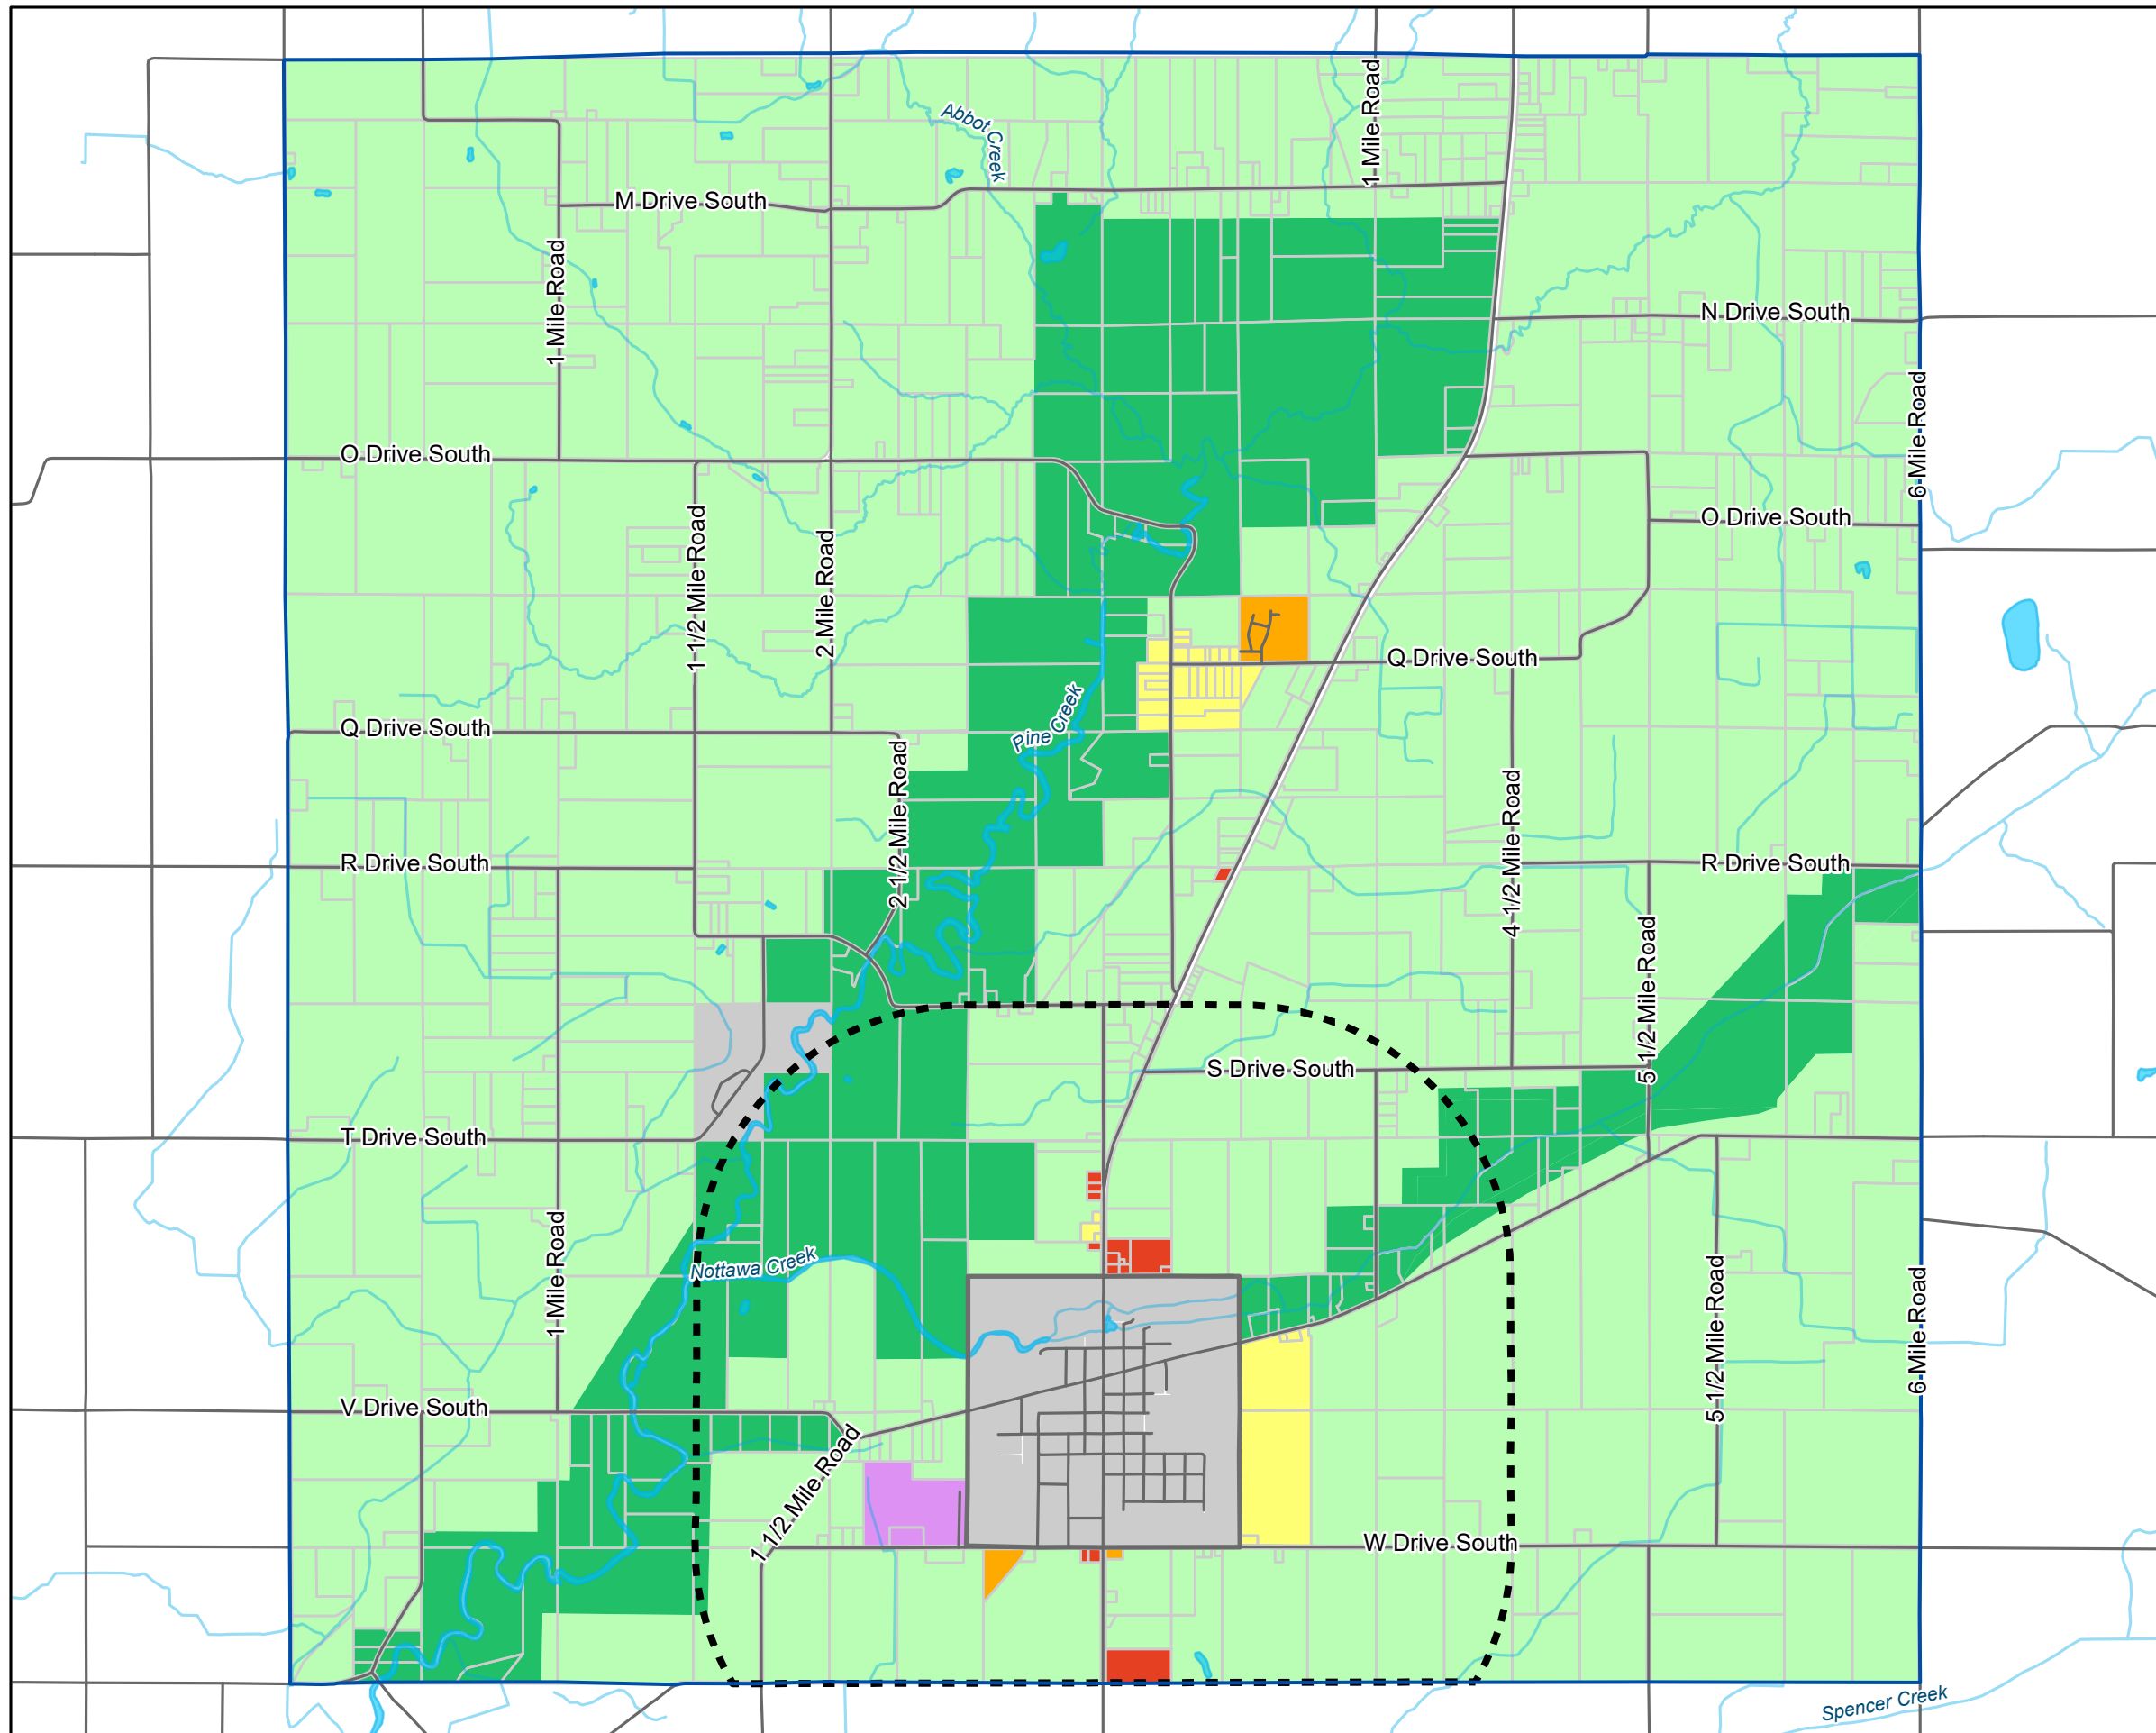

Zoning Map

Athens Township, Calhoun County, MI

LEGEND

- OC - Open Space Overlay
- AA - Agricultural
- RA - Low-Density Residential
- MF Multi-Family / High-Density Residential
- C - Commercial
- LI - Industrial
- Not Subject to Township Zoning
- One Mile Lot Size Overlay

Data Source: Michigan GIS Library 2022. Calhoun County GIS 2022. McKenna 2022.